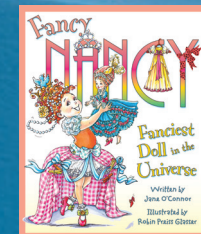

61825
FANCY NANCY™ FASHION BOUTIQUE CLOTH 9"
 Includes Fabulous Fashion Boutique bag.
 Ages 3 and up

47965
FANCY NANCY™ CLOTH 18"
 All ages

Not shown:
 48972
FANCY NANCY™ CLOTH 29"
 All ages

Ooh la la! The newest doll in our child-safe play doll collection is magnifique! Inspired by the bestselling children's books, this doll is accompanied by Nancy's favorite doll, Marabelle.