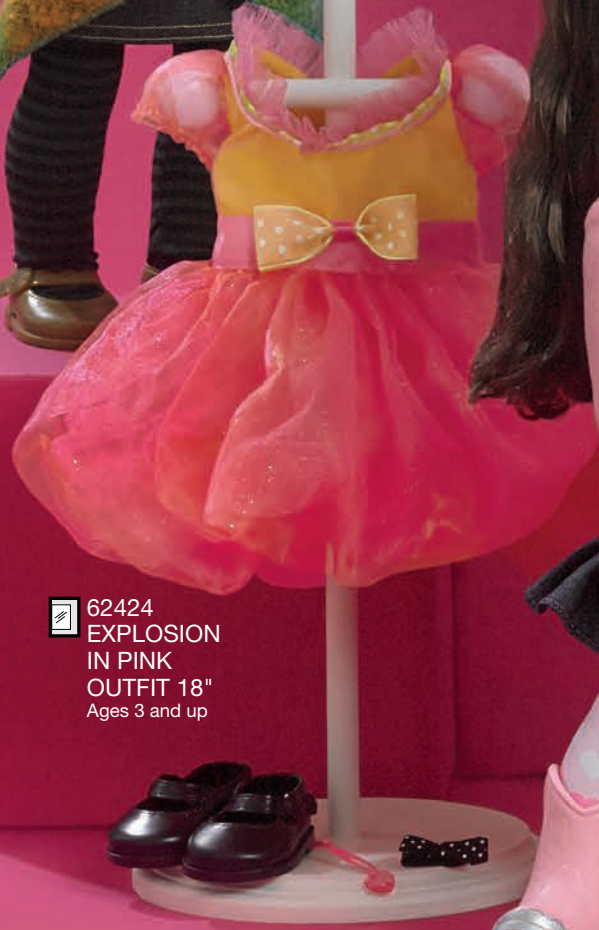

NEW
68910
HAIR
EXTENSIONS 18"
Ages 3 and up

68885
PINK PRINCESS
WIG DOLL 18"
Ages 3 and up

68895
CAP AND STRIPES
WIG DOLL 18"
Ages 3 and up

NEW
WIG PACK 18"
Ages 3 and up
68935
Strawberry
Blonde
68945
Blonde
68940
Black

NEW
68890
SILVER GLAM
WIG DOLL 18"
Ages 3 and up

18" FRIENDS

64770
AUTUMN
MIST 18"
Ages 3 and up

51555
TURNING
HEADS 18"
Ages 3 and up

65530
SUMMER
FUN 18"
Ages 3 and up

66960
VARSITY
GIRL 18"
Ages 3 and up

NEW
68920
EYEWEAR PACK 18"
Includes 4 pairs.
Ages 3 and up

52180
WARM N'
TOASTY
OUTFIT 18"
Ages 3 and up

60770
KEY TO MY
HEART 18"
Ages 3 and up

67000
WARM AND
CUDDLY
OUTFIT 18"
Comes on
hangers like
real apparel.
Ages 3 and up