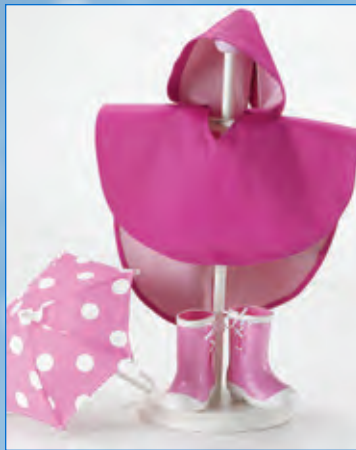

68665
CUTIE
Includes sun glasses
18" 
Ages 3 and up

play

ISAAC
MIZRAHI
L♥VES

MADAME
alexander

Madame Alexander's latest 18" Fashion Play dolls have the most beautiful faces, with sleep eyes, rooted hair for great hair play, bodies that pose, and trendy clothes that fit most 18" dolls.

New!
70375
RAINY DAY
POODLE
Includes sun
glasses
18" 
Ages 3 and up

New!
70370
POODLE GIRL
Includes sun glasses
18" 
Ages 3 and up

68875
RAINY DAYZ
 18" 
 Ages 3 and up

New!

70215
TOTE BAG
 Ages 3 and up
 Dolls not included