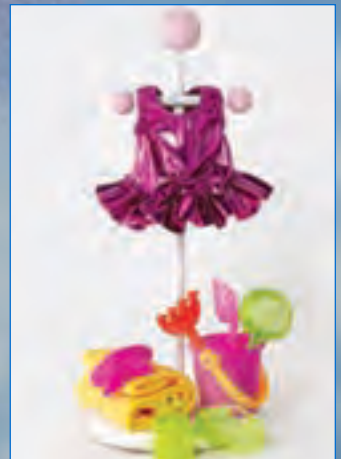

New!

INTRODUCTORY PRICE
70175
LET'S HAVE A SLEEPOVER
18"
Ages 3 and up

Also available:
70176
DARK SKIN TONE BRUNETTE

New!

70210
OUTDOORSY GIRL ACCESSORIES
Fits most 18" dolls
Ages 3 and up

New!

70205
SLEEP OVER ACCESSORIES
Fits most 18" dolls
Ages 3 and up

69650
FUN IN THE SUN ACCESSORY PACK
Fits most 18" dolls
Ages 3 and up

61985
TUTU CUTE OUTFIT
Fits most 18" dolls
Ages 3 and up