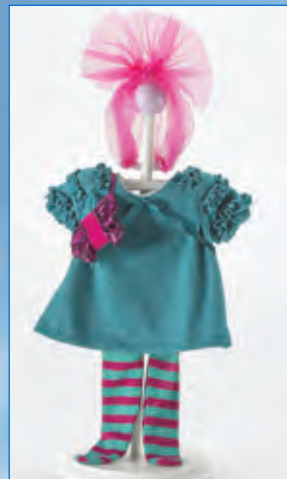

66995
BOWS AND STRIPES OUTFIT
Comes on hanger like
real apparel
Fits most 18" dolls
Ages 3 and up