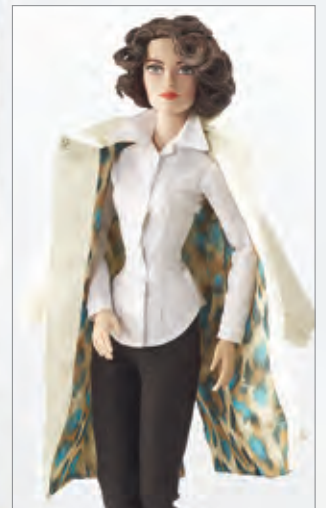

New!

Limited Edition - 75 pieces

70280 
EVENING AT THE THEATER
Includes handbag
21"
Ages 14 and up

ISAAC MIZRAHI

NEW YORK™

New!
69910 
CLASSIC ICONIC EVENING
Includes handbag
10"
Ages 14 and up

New!
Limited Edition -
250 pieces
69915  
MODERN
ICONIC DAYWEAR
Includes handbag
and doll stand
16"
Ages 14 and up