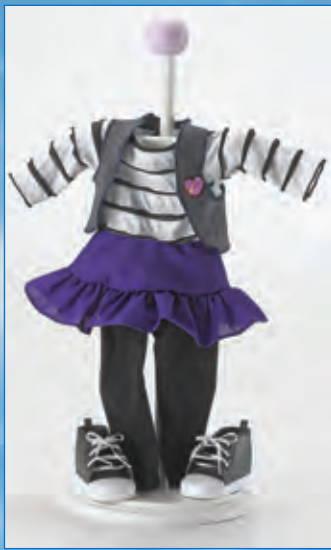

New!
70135
ROLLING DOLL
CARRIER/BACK PACK
Fits most 18" dolls
Ages 3 and up
Does not include doll

51585
DOWNTOWN COOL
OUTFIT
Fits most 18" dolls
Ages 3 and up