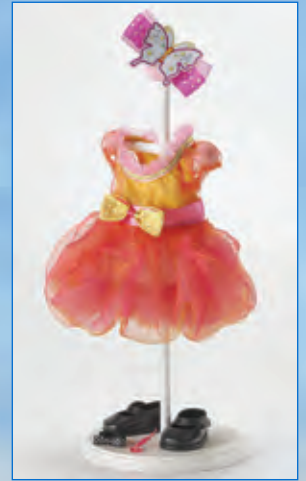

62424
EXPLOSION
IN PINK OUTFIT
Fits most 18" dolls
Ages 3 and up

New!
70185
STARRY
MERMAID
18" 
Ages 3 and up

New!
69685
I'M A PRETTY LITTLE
BLACK GIRL!TM
18" 
Ages 3 and up

67325
BED SET
21" x 11" x 12"H
Ages 3 and up