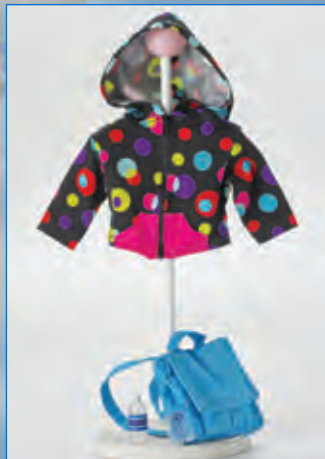

New!

INTRODUCTORY PRICE
70175
LET'S HAVE A SLEEPOVER
18"
Ages 3 and up

Also available:
70176
DARK SKIN TONE BRUNETTE

New!

70210
OUTDOORSY GIRL ACCESSORIES
Fits most 18" dolls
Ages 3 and up

New!

70205
SLEEP OVER ACCESSORIES
Fits most 18" dolls
Ages 3 and up

69650
FUN IN THE SUN ACCESSORY PACK
Fits most 18" dolls
Ages 3 and up

61985
TUTU CUTE OUTFIT
Fits most 18" dolls
Ages 3 and up